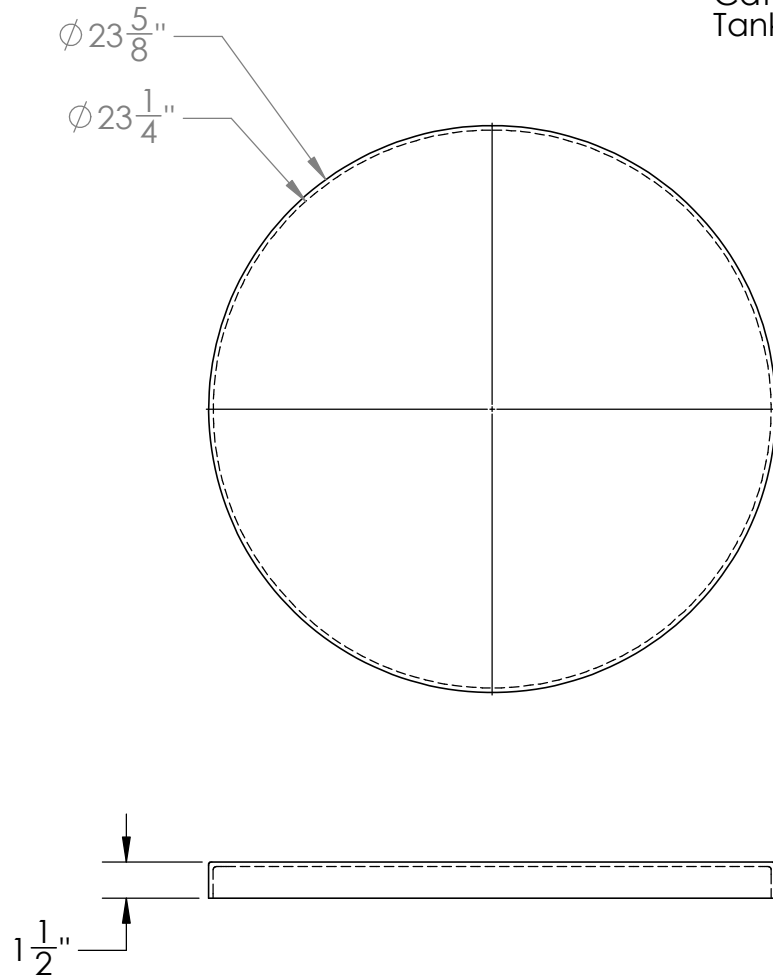

Catalog options:
Tanks #3004, #4153, #3060, #3065, #6141, #6142, #6143

Natural Heavy Duty
Loose Fitting Cover For
55 Gallon Drum #3023

1390 Neubrecht Road
Lima, Ohio 45801

STOCK NO.

3023

REV

A

DO NOT SCALE DRAWING

WEIGHT: 3.25 lbs.

DIMENSIONS ARE IN INCHES
TOLERANCE: $\pm 1/4$ "

MATERIAL
LLDPE - FDA resin

CAPACITY
N/A

GRADUATIONS
N/A

NOMINAL WALL THICKNESS
3/16"

| | NAME | DATE |
|----------|------|----------|
| DRAWN | CDH | 06/20/16 |
| APPROVED | BAT | 07/13/16 |