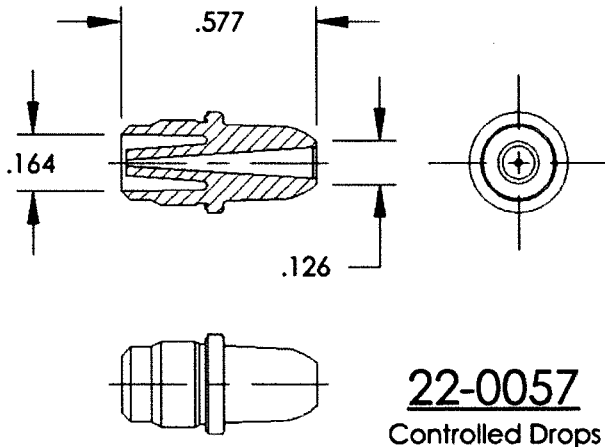

3cc BOTTLE PACKAGE

Volume = 3cc or .10oz
 Overflow Capacity = 3.5cc (\pm .25cc)

12-0004
 Cylinder Round

22-0057
 Controlled Drops

14-0165