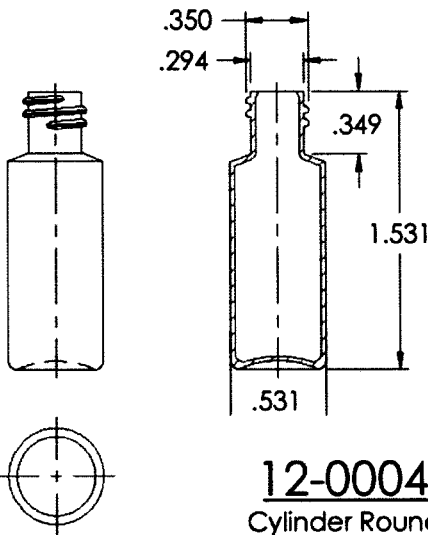

3cc BOTTLE PACKAGE

Volume = 3cc or .10oz
 Overflow Capacity = 3.5cc (\pm .25cc)

12-0004
 Cylinder Round

22-0057
 Controlled Drops

14-0165