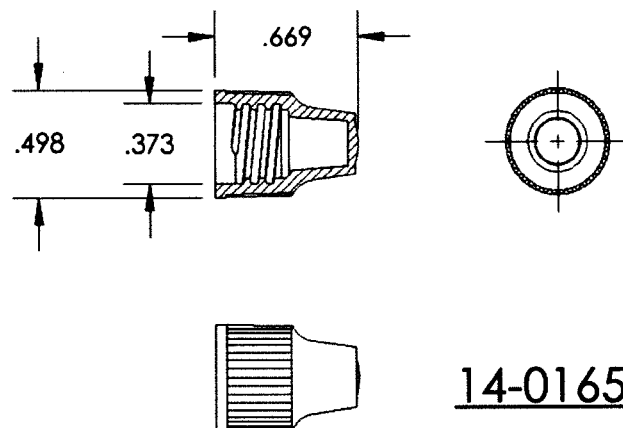

3cc BOTTLE PACKAGE

Volume = 3cc or .10oz
 Overflow Capacity = 3.5cc (\pm .25cc)

12-0004
 Cylinder Round

22-0057
 Controlled Drops

14-0165