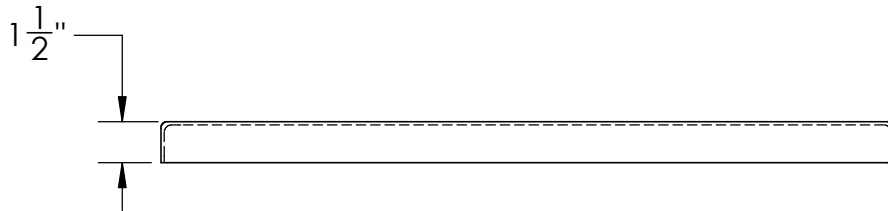

Catalog options:
Tank #6308, #6309, #6310, #6311

Polyethylene
Tank Cover #6358

1390 Neubrecht Road
Lima, Ohio 45801

STOCK NO.

6358

REV

A

DO NOT SCALE DRAWING

WEIGHT: 2.5 lbs.

DIMENSIONS ARE IN INCHES TOLERANCE: $\pm 1/4$ "		NAME	DATE
MATERIAL LLDPE - FDA resin		DRAWN JMP	12/2/22
CAPACITY N/A		APPROVED BAT	12/2/22
GRADUATIONS N/A		COMMENTS: Translucent UV Stabilized	
NOMINAL WALL THICKNESS 1/8"			