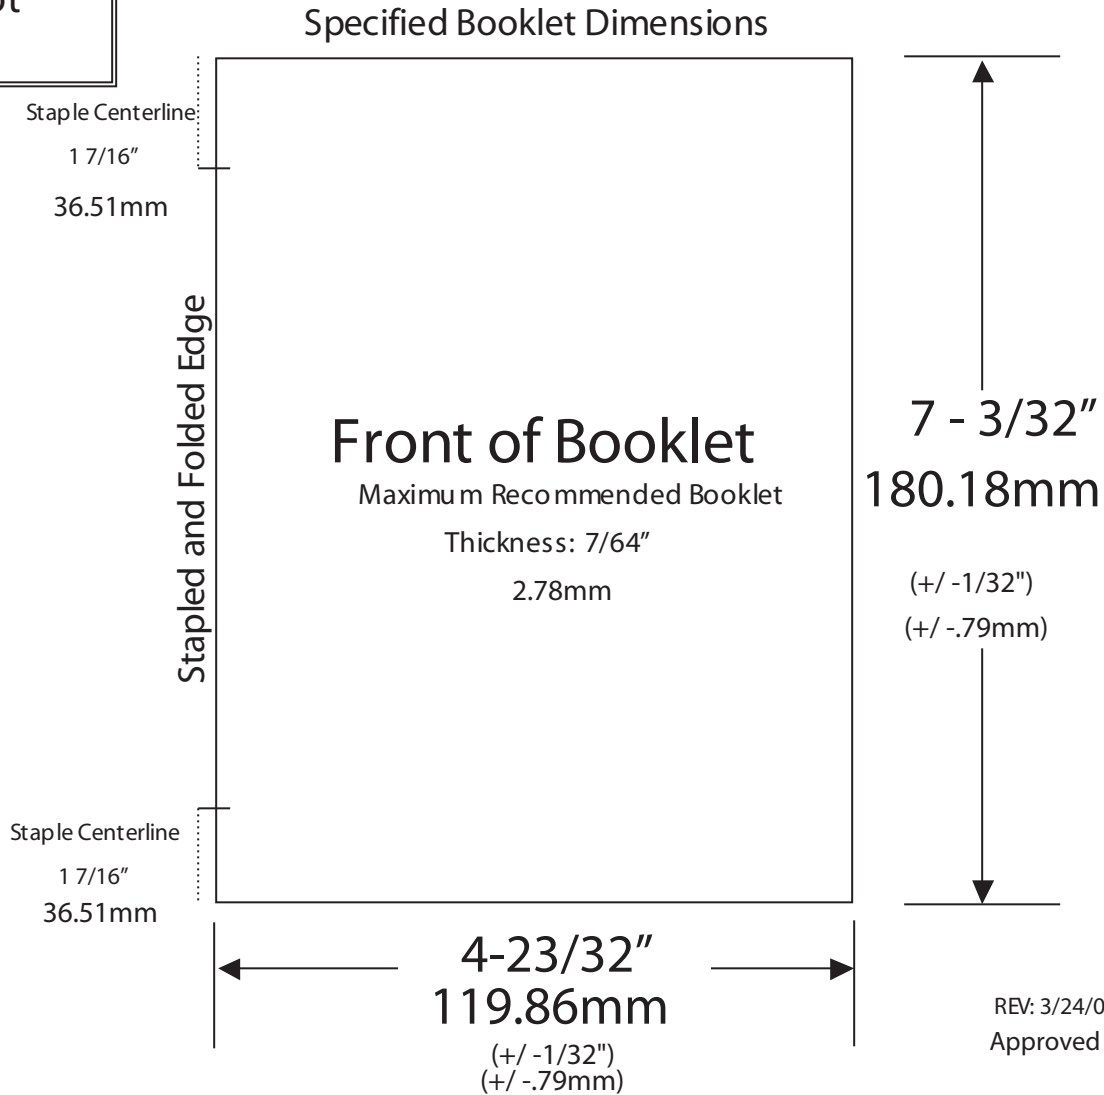

SLIM 4

NOTICE: Insert Not To Scale

REV: 3/24/03

Approved By: Jim Peterson 3/24/03