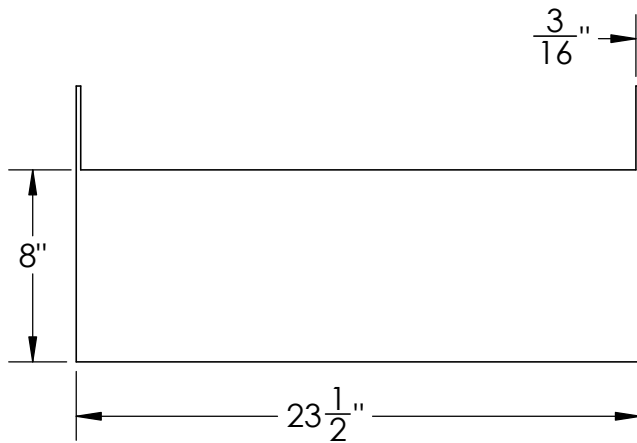

Fits 24" x 24" Tray

Ø 3/16"

DETAIL A

23.5" x 23.5" Dipping Basket with 3/16" Perforations #15533

1390 Neubrecht Road
Lima, Ohio 45801

STOCK NO.

15533

REV

A

DO NOT SCALE DRAWING

WEIGHT: 7 lbs.

DIMENSIONS ARE IN INCHES
TOLERANCE: ± 1/4"

MATERIAL
Polypropylene

CAPACITY
N/A

GRADUATIONS
N/A

NOMINAL WALL THICKNESS
Basket = 3/16"