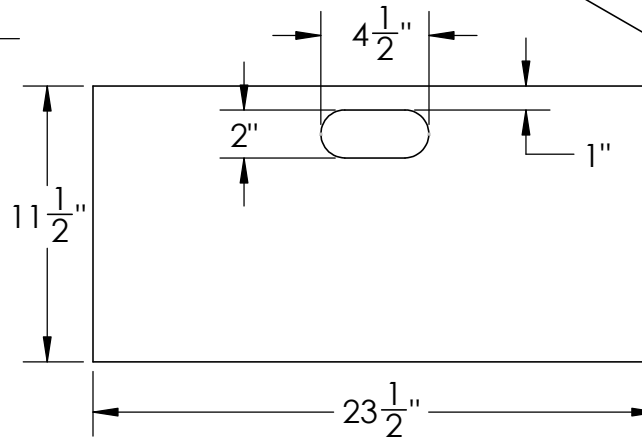

Fits 24" x 24" Tray

Ø 3/16"

DETAIL A

23.5" x 23.5" Dipping Basket with 3/16" Perforations #15533

1390 Neubrecht Road
Lima, Ohio 45801

STOCK NO.

15533

REV

A

DO NOT SCALE DRAWING

WEIGHT: 7 lbs.

DIMENSIONS ARE IN INCHES
TOLERANCE: ± 1/4"

MATERIAL
Polypropylene

CAPACITY
N/A

GRADUATIONS
N/A

NOMINAL WALL THICKNESS
Basket = 3/16"