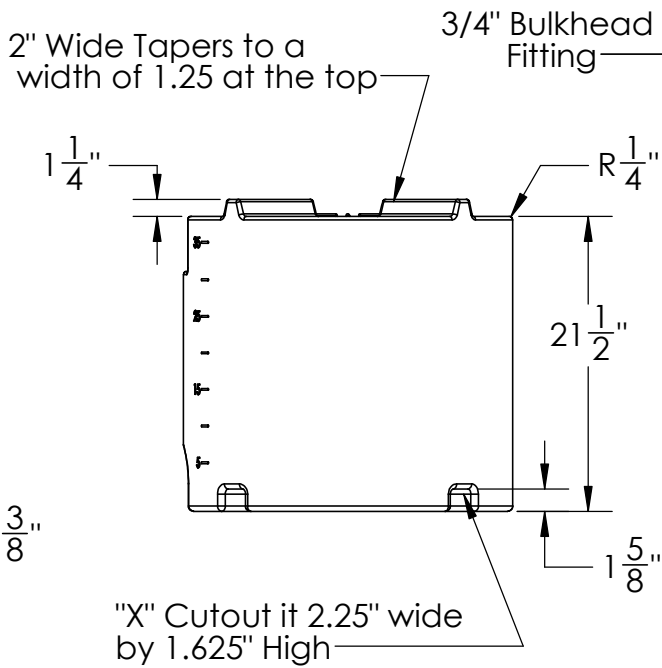

Bottom View

Stackable 35 Gal Storage Tank

1390 Neubrecht Road
Lima, Ohio 45801

STOCK NO.
18551, 18552, 18553, 19046

REV
A

DO NOT SCALE DRAWING

WEIGHT: 23 lbs.

DIMENSIONS ARE IN INCHES TOLERANCE: ± 1/4"		NAME	DATE
MATERIAL	LLDPE - FDA resin	DRAWN	NJV 7/14/23
CAPACITY	35 Gallon	APPROVED	
GRADUATIONS	5 Gallon	REVISIONS	
NOMINAL WALL THICKNESS	3/16"	COMMENTS:	Natural, Black, Blue, Forest Green UV Stabilized