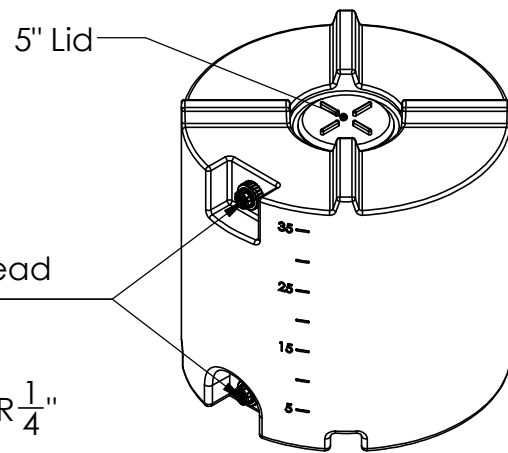

Bottom View

Stackable 35 Gal Storage Tank

1390 Neubrecht Road
Lima, Ohio 45801

STOCK NO.
18551, 18552, 18553, 19046

REV
A

DO NOT SCALE DRAWING

WEIGHT: 23 lbs.

DIMENSIONS ARE IN INCHES TOLERANCE: ± 1/4"		NAME	DATE
MATERIAL	LLDPE - FDA resin	DRAWN	NJV 7/14/23
CAPACITY	35 Gallon	APPROVED	
GRADUATIONS	5 Gallon	REVISIONS	
NOMINAL WALL THICKNESS	3/16"	COMMENTS:	Natural, Black, Blue, Forest Green UV Stabilized