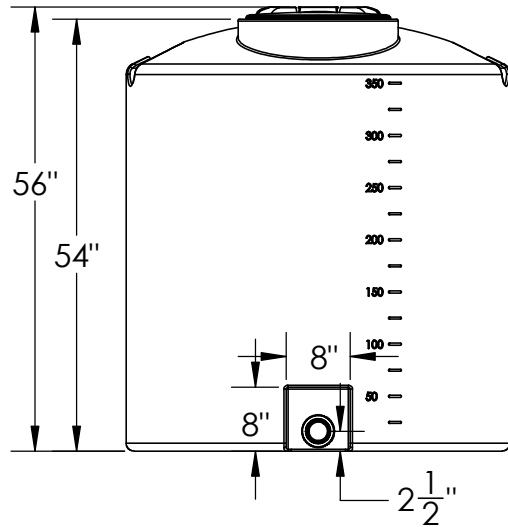

Tie Downs x 3

16" Lid w/
Vents & Ring
#970238

2" Bulkhead
PP Fitting
#970211

350 Gal. Vertical Tank with
16" Lid & 2" Fitting

1390 Neubrecht Road
Lima, Ohio 45801

DIMENSIONS ARE IN INCHES TOLERANCE: \pm 1/4"		NAME	DATE
MATERIAL	LLDPE - FDA resin	DRAWN	NJV 6/16/23
CAPACITY	350 Gallon	APPROVED	
GRADUATIONS	25 Gallon	REVISIONS	NJV 2/24/26
NOMINAL WALL THICKNESS	1/4"	COMMENTS: Natural, Black, Blue UV Stabilized	

STOCK NO.	REV
21561, 21562, 21563	A
DO NOT SCALE DRAWING	WEIGHT: 95 lbs.