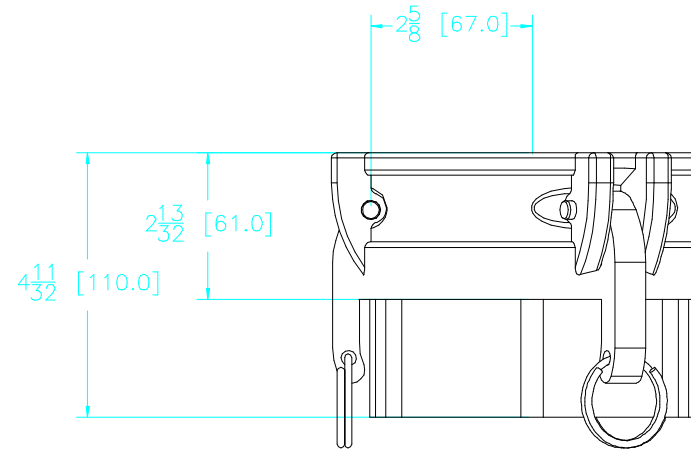

BANJO CORPORATION
150 BANJO DR. • CRAWFORDSVILLE, IN 47933

PART NO. 400D

TITLE 4" FQDC x FPT Threads