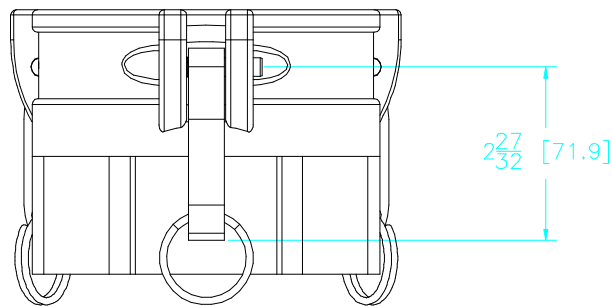

BANJO CORPORATION
150 BANJO DR. • CRAWFORDSVILLE, IN 47933

PART NO. 400D

TITLE 4" FQDC x FPT Threads