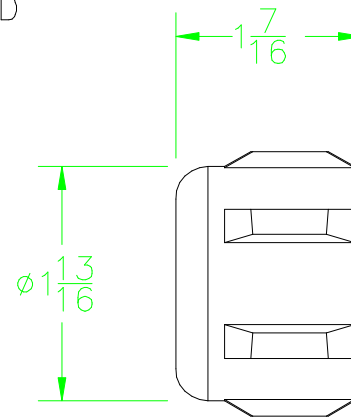

1 - 11 1/2 ANS BLUNT
START TAPER PIPE THD