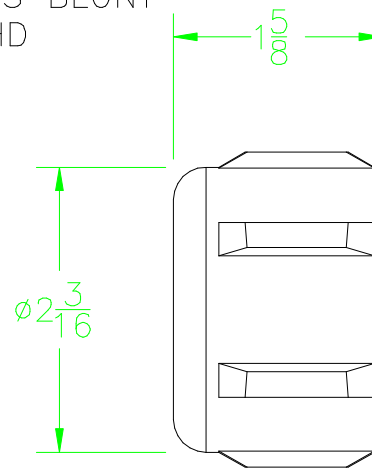

1 1/4 - 11 1/2 ANS BLUNT
START TAPER PIPE THD