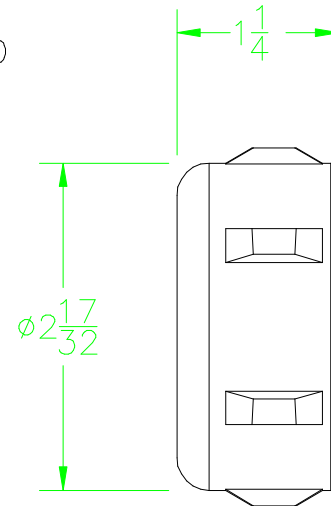

1 1/2 ANS BLUNT
START TAPER PIPE THD