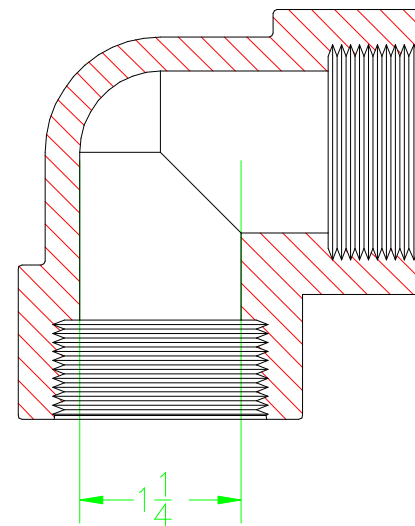

BANJO CORPORATION
150 BANJO DR. • CRAWFORDSVILLE, IN 47933

PART NO.	EL12590
TITLE	1 1/4" 90 DEG PIPE ELBOW