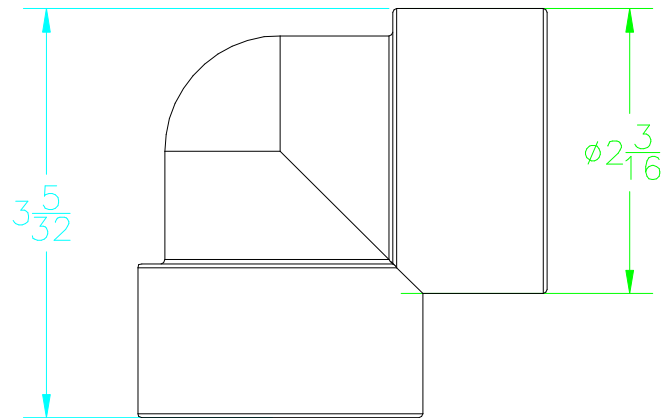

BANJO CORPORATION
150 BANJO DR. • CRAWFORDSVILLE, IN 47933

PART NO.	EL12590
TITLE	1 1/4" 90 DEG PIPE ELBOW