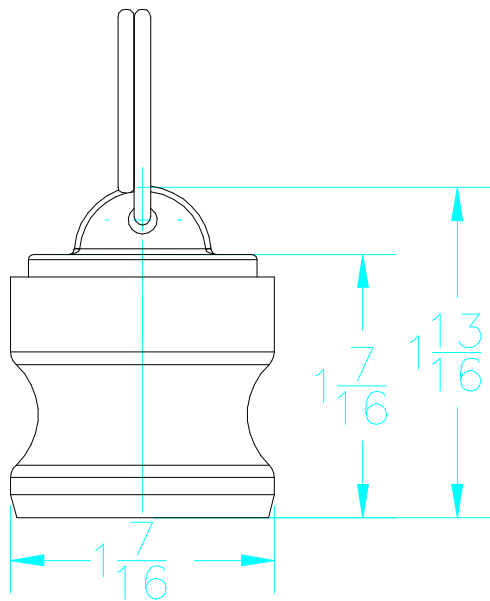

Parts List			
Item	Qty	Name	Material
1	1	100RING	
2	1	100125PLX	

BANJO
LIQUID HANDLING PRODUCTS

BANJO CORPORATION
150 BANJO DR. * CRAWFORDSVILLE, IN 47933

PART NO. 100125PL

TITLE 1" / 1 1/4" Coupling Plug