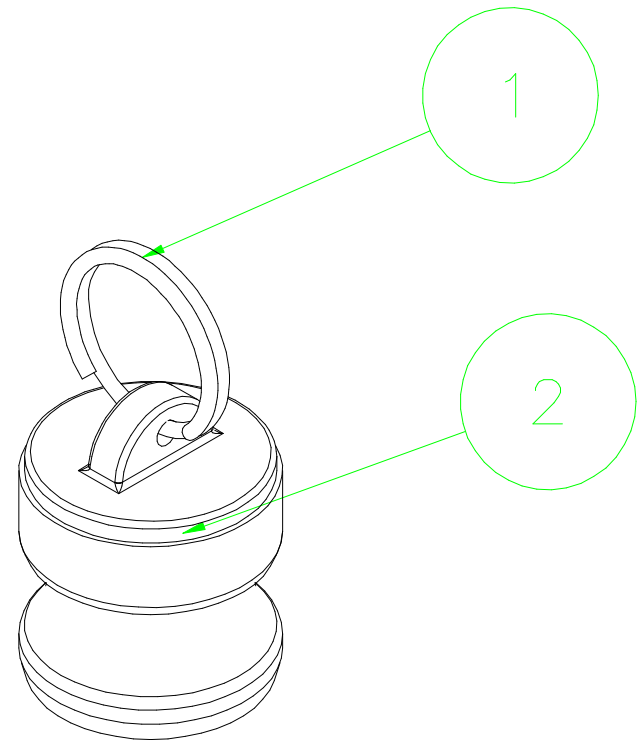

Parts List			
Item	Qty	Name	Material
1	1	100RING	
2	1	100125PLX	

BANJO
LIQUID HANDLING PRODUCTS

BANJO CORPORATION
150 BANJO DR. * CRAWFORDSVILLE, IN 47933

PART NO. 100125PL

TITLE 1" / 1 1/4" Coupling Plug