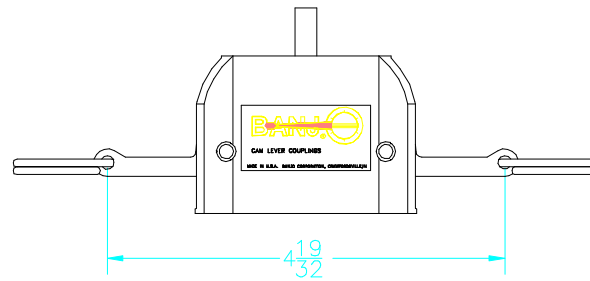

Parts List			
Item	Qty	PART NO.	DESCRIPTION
1	1	100G	GASKET
2	2	100P	PIN
3	1	100DECAL	BANJO LOGO DECAL
4	1	100125CAPXM	1 1/4" CAP
5	2	100K	CAM ARM ASSEMBLY

BANJO CORPORATION 150 BANJO DR. * CRAWFORDSVILLE, IN 47933	
PART NO.	100125CAP
TITLE	1" COUPLER CAP