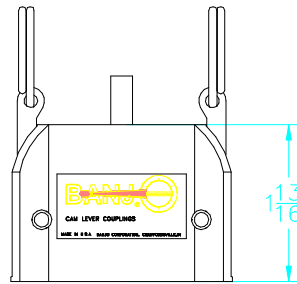

Parts List			
Item	Qty	PART NO.	DESCRIPTION
1	1	100G	GASKET
2	2	100P	PIN
3	1	100DECAL	BANJO LOGO DECAL
4	1	100125CAPXM	1 1/4" CAP
5	2	100K	CAM ARM ASSEMBLY

BANJO CORPORATION 150 BANJO DR. * CRAWFORDSVILLE, IN 47933	
PART NO.	100125CAP
TITLE	1" COUPLER CAP