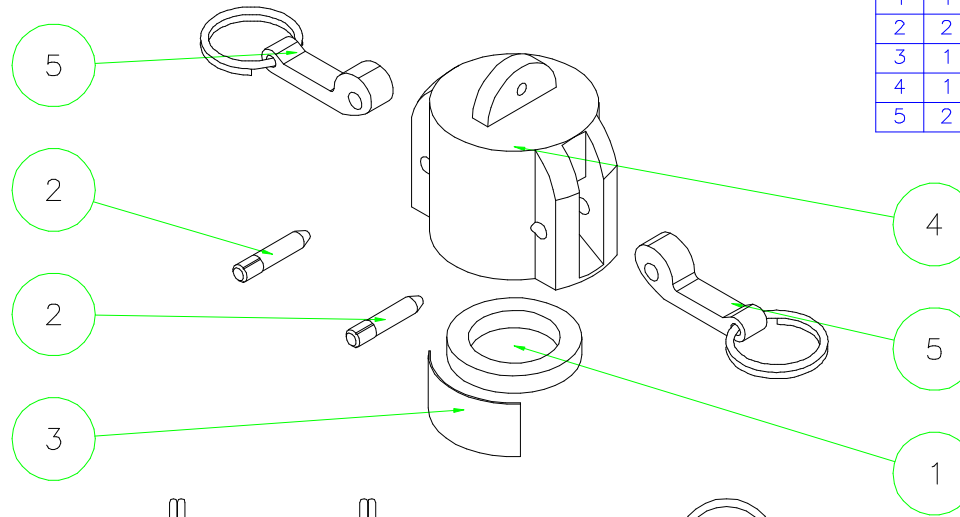

Parts List			
Item	Qty	PART NO.	DESCRIPTION
1	1	100G	GASKET
2	2	100P	PIN
3	1	100DECAL	BANJO LOGO DECAL
4	1	100125CAPXM	1 1/4" CAP
5	2	100K	CAM ARM ASSEMBLY

BANJO CORPORATION 150 BANJO DR. * CRAWFORDSVILLE, IN 47933	
PART NO.	100125CAP
TITLE	1" COUPLER CAP