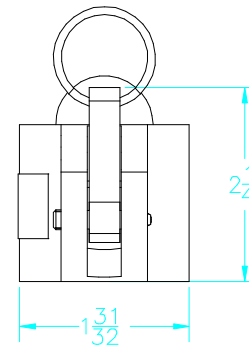

Parts List			
Item	Qty	PART NO.	DESCRIPTION
1	1	100G	GASKET
2	2	100P	PIN
3	1	100DECAL	BANJO LOGO DECAL
4	1	100125CAPXM	1 1/4" CAP
5	2	100K	CAM ARM ASSEMBLY

BANJO CORPORATION 150 BANJO DR. * CRAWFORDSVILLE, IN 47933	
PART NO.	100125CAP
TITLE	1" COUPLER CAP