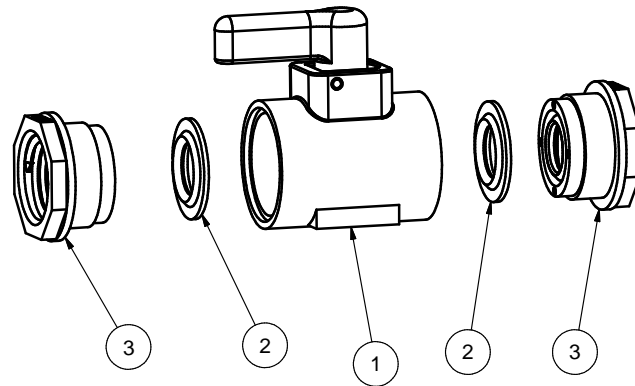

## Parts List

ITEM	QTY	PART NUMBER	DESCRIPTION
1	1	LV038SUBV	LV038 Body Sub-Assembly FKM
2	2	LV03258V	3/8" MICRO-VALVE SEAT
3	2	LV03256	3/8" NPT END PLATE

THIS DRAWING AND ALL INFORMATION CONTAINED THEREON ARE THE EXCLUSIVE PROPERTY OF BANJO CORPORATION.

DESCRIPTION  
 3/8" FEMALE NPT MICROVALVE

PART NUMBER  
 LV038V

4

3

2

1

B

B