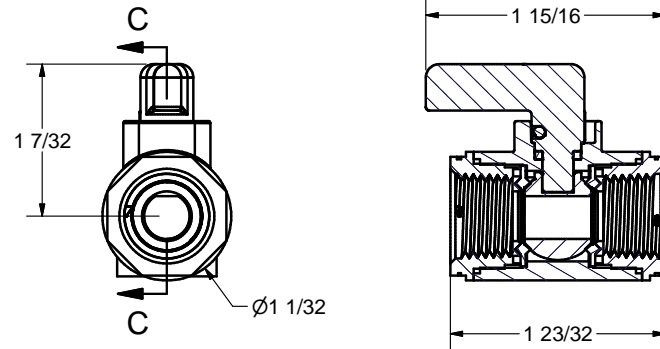

## Parts List

ITEM	QTY	PART NUMBER	DESCRIPTION
1	1	LV038SUBV	LV038 Body Sub-Assembly FKM
2	2	LV03258V	3/8" MICRO-VALVE SEAT
3	2	LV03256	3/8" NPT END PLATE

THIS DRAWING AND ALL INFORMATION CONTAINED THEREON ARE THE EXCLUSIVE PROPERTY OF BANJO CORPORATION.

DESCRIPTION  
 3/8" FEMALE NPT MICROVALVE

PART NUMBER  
 LV038V

4

3

2

1

B

B