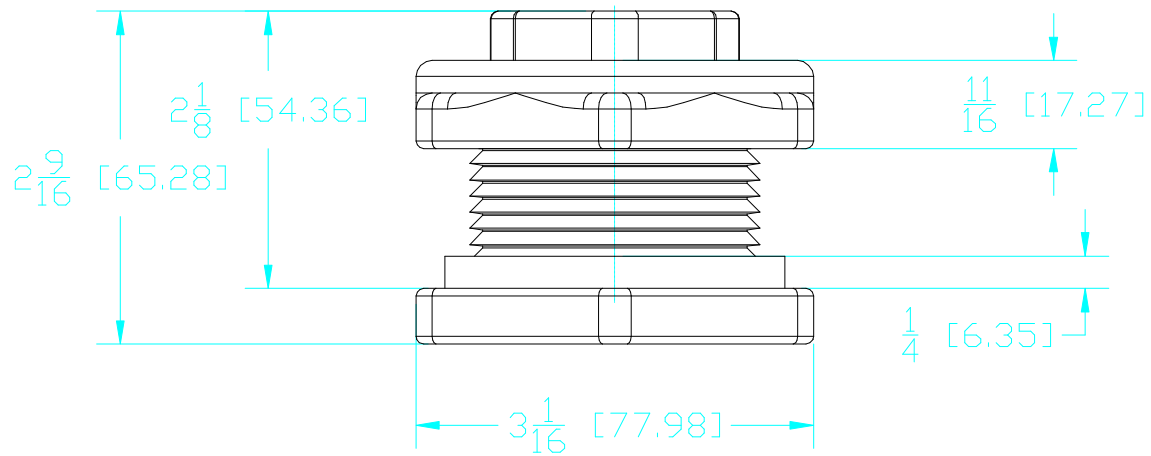

BANJO CORPORATION
150 BANJO DR. * CRAWFORDSVILLE, IN 47933

PART NO. TF100

TITLE 1" NPT Tank Fitting