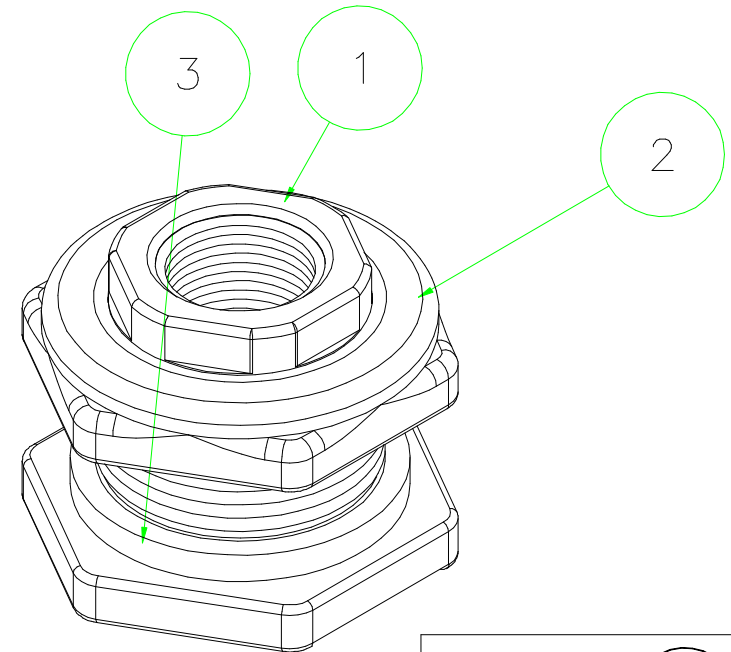

BANJO CORPORATION
150 BANJO DR. * CRAWFORDSVILLE, IN 47933

PART NO. TF100

TITLE 1" NPT Tank Fitting