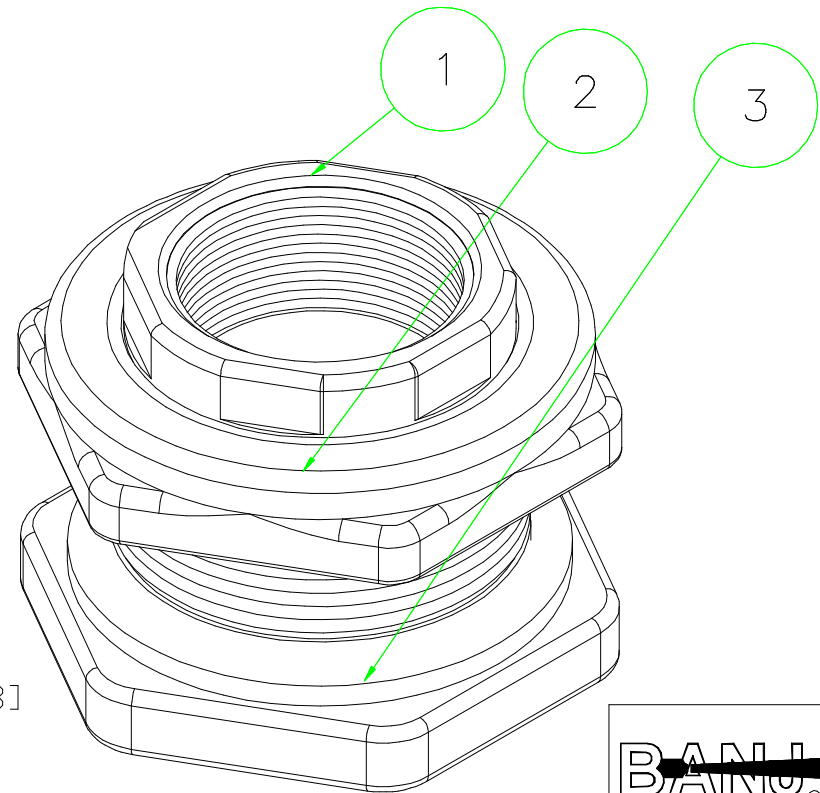

Parts List			
Item	Qty	Name	Material
1	1	TF221	Polypropylene
2	1	TF223	Polypropylene
3	1	TF220G	EPDM