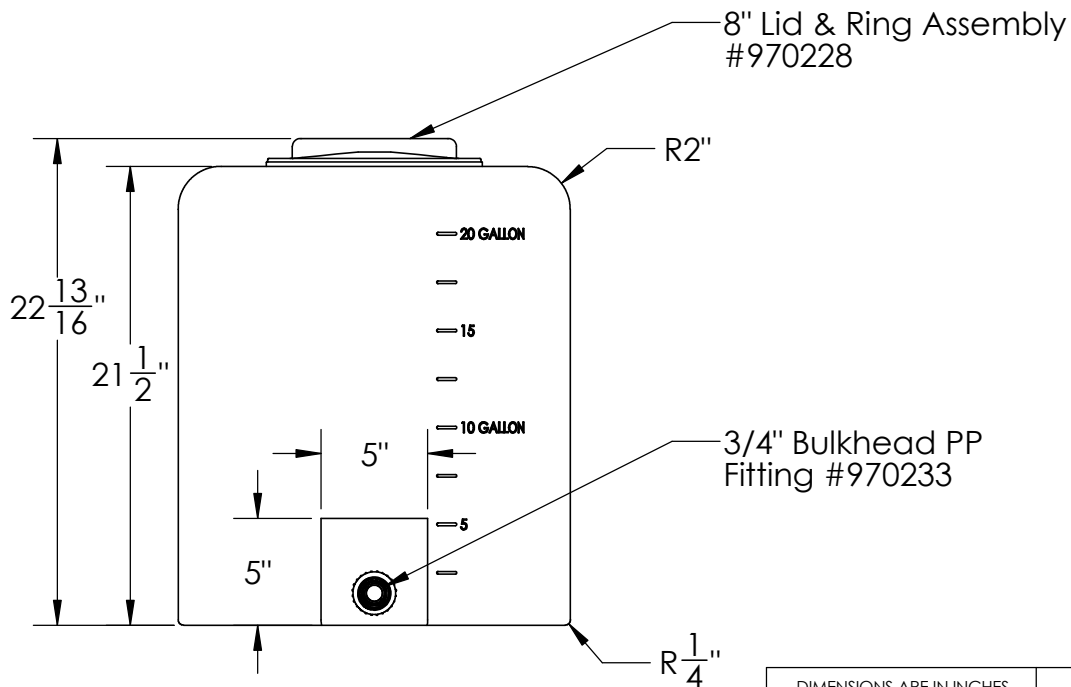

Catalog option:
Tank Stand #5061

Tamco Vertical Closed
Head Tank w/
8" Lid & 3/4" Fitting

1390 Neubrecht Road
Lima, Ohio 45801

STOCK NO.

3485, 3532, 5163

REV

A

DO NOT SCALE DRAWING

WEIGHT: 15 lbs.

DIMENSIONS ARE IN INCHES
TOLERANCE: $\pm 1/4"$

MATERIAL
LLDPE - FDA resin

CAPACITY
20 US gal.

GRADUATIONS
2-1/2 gal.

NOMINAL WALL THICKNESS
3/16"

	NAME	DATE
DRAWN	NJV	7/10/24
APPROVED		

COMMENTS:
Natural, Black, Blue
UV Stabilized