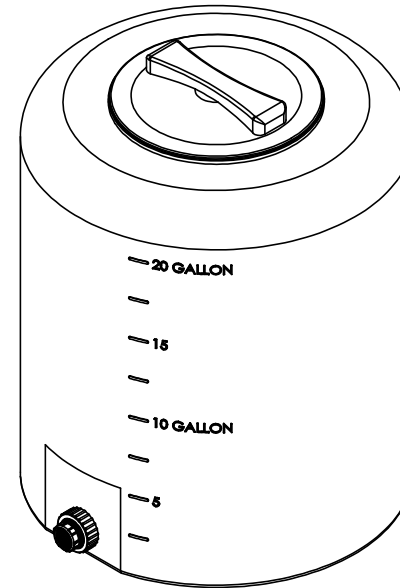

Catalog option:
Tank Stand #5061

Tamco Vertical Closed
Head Tank w/
8" Lid & 3/4" Fitting

1390 Neubrecht Road
Lima, Ohio 45801

STOCK NO.

3485, 3532, 5163

REV

A

DO NOT SCALE DRAWING

WEIGHT: 15 lbs.

DIMENSIONS ARE IN INCHES
TOLERANCE: $\pm 1/4"$

MATERIAL
LLDPE - FDA resin

CAPACITY
20 US gal.

GRADUATIONS
2-1/2 gal.

NOMINAL WALL THICKNESS
3/16"

	NAME	DATE
DRAWN	NJV	7/10/24
APPROVED		

COMMENTS:
Natural, Black, Blue
UV Stabilized