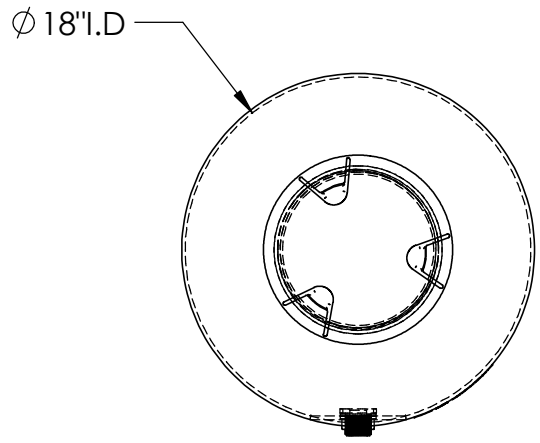

Catalog option:
Tank Stand #5061

8" LID #970196

Tamco Vertical Closed
Head Tank w/
8" Lid #5165

1390 Neubrecht Road
Lima, Ohio 45801

DIMENSIONS ARE IN INCHES TOLERANCE: ± 1/4"		NAME	DATE
MATERIAL LLDPE - FDA resin	DRAWN	CDH	11/17/16
	APPROVED	BAT	11/17/16
	REVISED	JMP	9/21/18
CAPACITY 25 US gal.	COMMENTS: Blue UV Stabilized		
GRADUATIONS 2-1/2 gal.			
NOMINAL WALL THICKNESS 3/16"			

STOCK NO.	REV
5165	A
DO NOT SCALE DRAWING	WEIGHT: 12.5 lbs

PROPRIETARY AND CONFIDENTIAL
THE INFORMATION CONTAINED IN THIS DRAWING IS THE SOLE PROPERTY OF TAMCO. ANY REPRODUCTION IN PART OR AS A WHOLE WITHOUT THE WRITTEN PERMISSION OF TAMCO IS PROHIBITED.