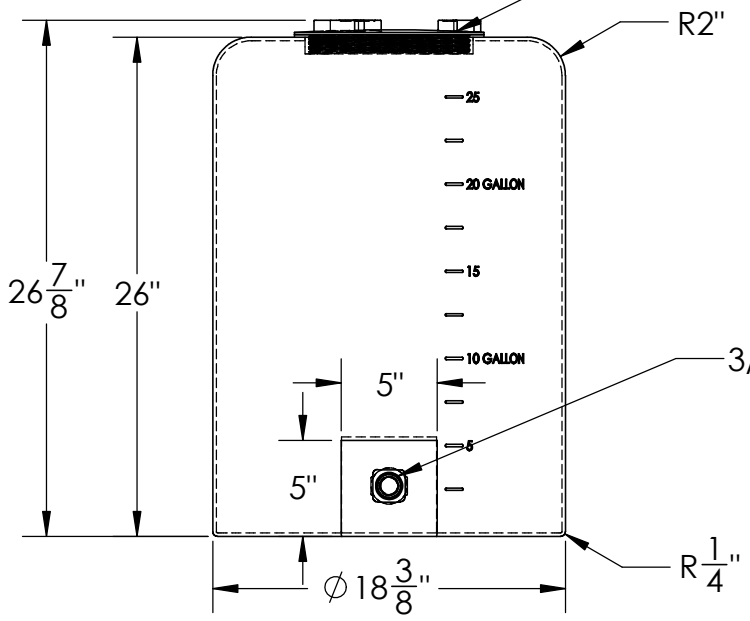

Catalog option:
Tank Stand #5061

8" LID #970196

Tamco Vertical Closed
Head Tank w/
8" Lid #5165

1390 Neubrecht Road
Lima, Ohio 45801

DIMENSIONS ARE IN INCHES TOLERANCE: ± 1/4"		NAME	DATE
MATERIAL LLDPE - FDA resin	DRAWN	CDH	11/17/16
	APPROVED	BAT	11/17/16
	REVISED	JMP	9/21/18
CAPACITY 25 US gal.	COMMENTS: Blue UV Stabilized		
GRADUATIONS 2-1/2 gal.			
NOMINAL WALL THICKNESS 3/16"			

STOCK NO.	REV
5165	A
DO NOT SCALE DRAWING	WEIGHT: 12.5 lbs

PROPRIETARY AND CONFIDENTIAL
THE INFORMATION CONTAINED IN THIS DRAWING IS THE SOLE PROPERTY OF TAMCO. ANY REPRODUCTION IN PART OR AS A WHOLE WITHOUT THE WRITTEN PERMISSION OF TAMCO IS PROHIBITED.