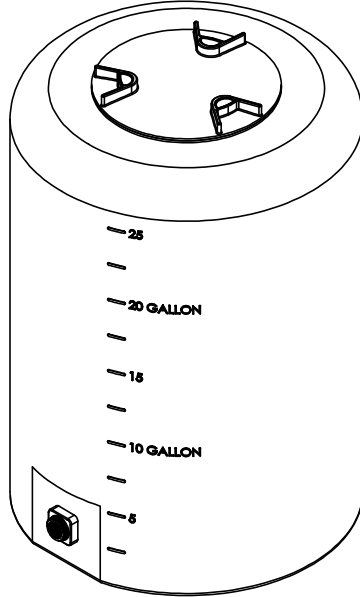

Catalog option:
Tank Stand #5061

8" LID #970196

Tamco Vertical Closed
Head Tank w/
8" Lid #5165

1390 Neubrecht Road
Lima, Ohio 45801

DIMENSIONS ARE IN INCHES TOLERANCE: ± 1/4"		NAME	DATE
MATERIAL LLDPE - FDA resin	DRAWN	CDH	11/17/16
	APPROVED	BAT	11/17/16
	REVISED	JMP	9/21/18
CAPACITY 25 US gal.	COMMENTS: Blue UV Stabilized		
GRADUATIONS 2-1/2 gal.			
NOMINAL WALL THICKNESS 3/16"			

STOCK NO.	REV
5165	A
DO NOT SCALE DRAWING	WEIGHT: 12.5 lbs

PROPRIETARY AND CONFIDENTIAL
THE INFORMATION CONTAINED IN THIS DRAWING IS THE SOLE PROPERTY OF TAMCO. ANY REPRODUCTION IN PART OR AS A WHOLE WITHOUT THE WRITTEN PERMISSION OF TAMCO IS PROHIBITED.