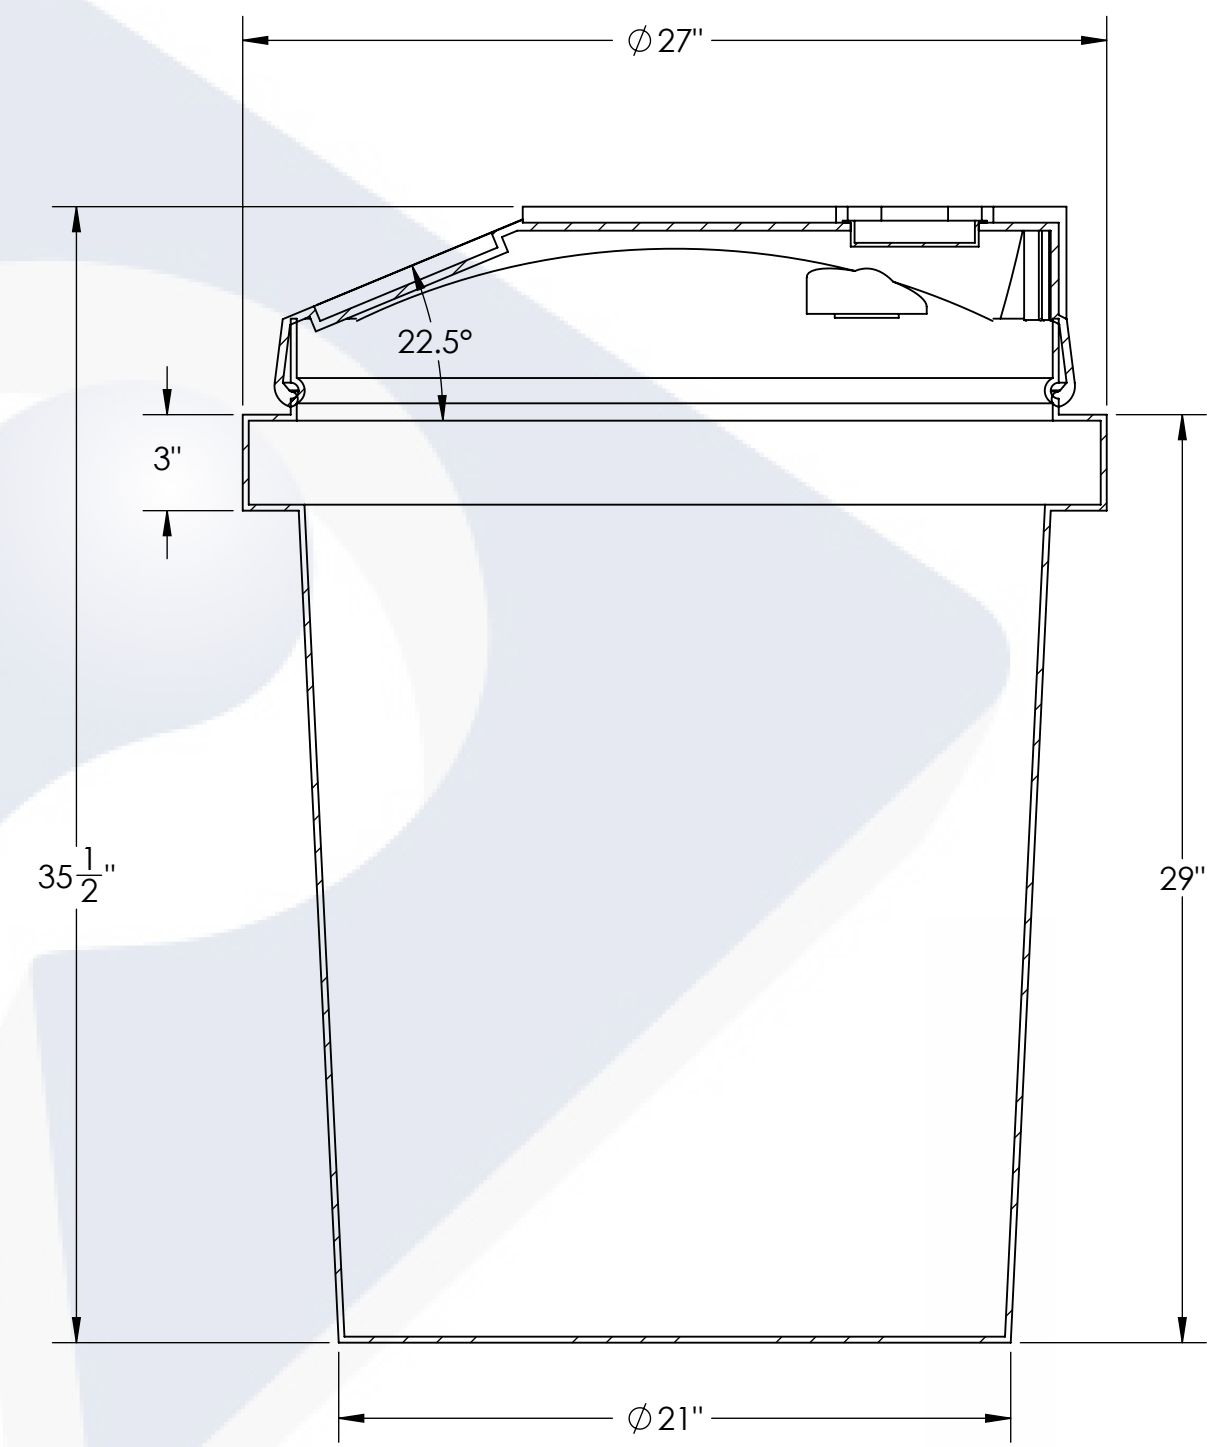

SECTION A-A

PROJECT:
55GAL. AQUARIUS TAPERED CHEMICAL FEED TANK

SCALE: 1:6   REV. B   SHEET 2 OF 2