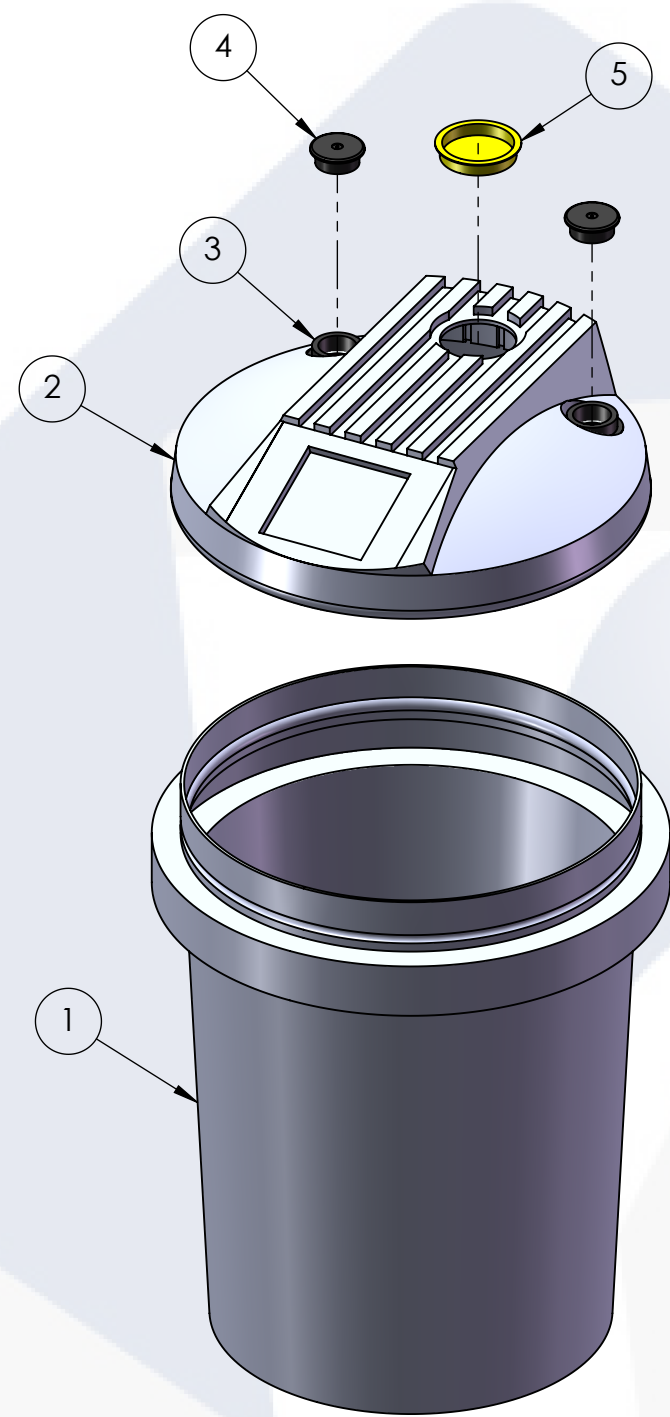

8 7 6 5 4 3 2 1

55 GALLON AQUARIUS	PART NUMBER	
	BLUE	NATURAL
LPE (1.5) - 3/16" WALL	01-28651	01-28649
LPE (1.9) - 5/16" WALL	01-28655	01-28653

**TRIMETRIC VIEW
(ASSEMBLED)**

**TRIMETRIC VIEW
(EXPLODED)**

TOP LEVEL ASSEMBLY BOM		
ITEM NO.	DESCRIPTION	QTY.
1	55 GALLON AQUARIUS TANK	1
2	AQUARIUS TANK LID	1
3	2" SPINWELD FITTING, PE, BLACK	2
4	2" PLUG, PE, BLACK	2
5	4" YELLOW CAPLUG	1

- NOTES:**
- MATERIAL:** LPE, **COLOR:** NATURAL, **FINISH:** GLASS BEAD
 - PART WEIGHT:** APPROX. 19 LBS. (3/16" WALL), 26 LBS. (5/16" WALL)

UNLESS OTHERWISE SPECIFIED:
 DIMENSIONS ARE IN INCHES
 TOLERANCES: ±1/4"
 ANGULAR: ± .5°
 ONE PLACE DECIMAL ± .250"
 TWO PLACE DECIMAL ± .125"
 THREE PLACE DECIMAL ± .063"

TANK MATERIAL: **LPE**

INNER TANK S/N: