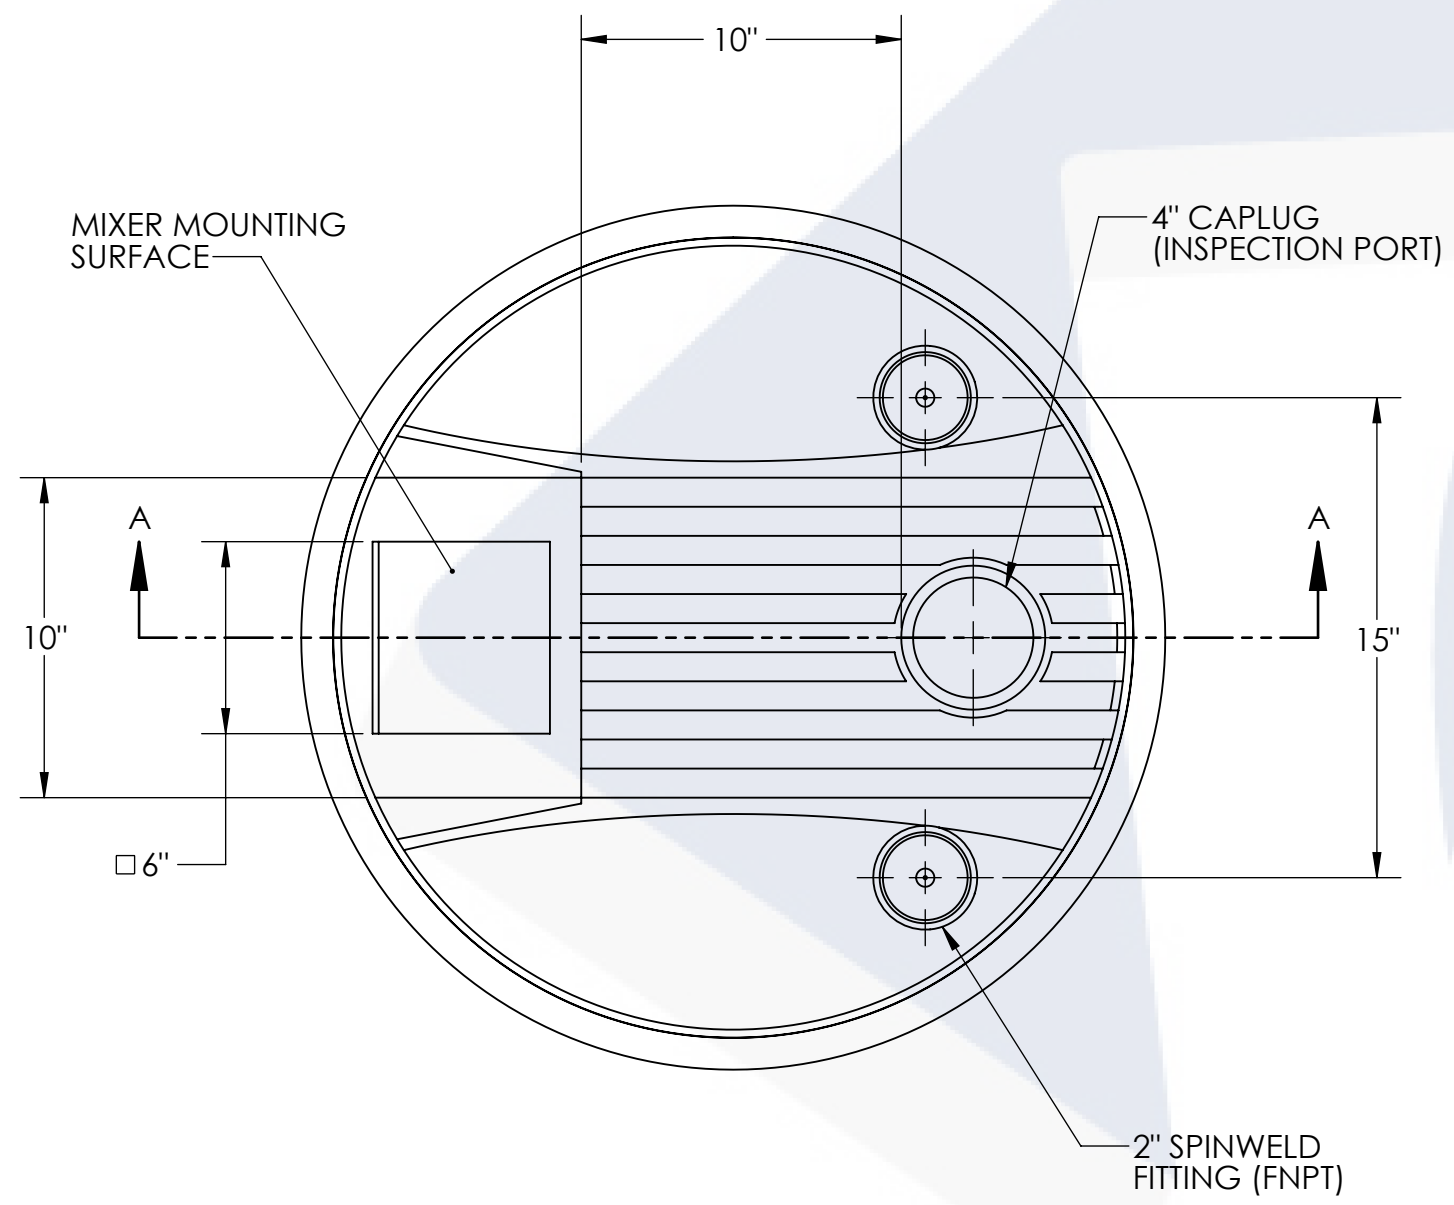

8 7 6 5 4 3 2 1

D D

C C

B B

A A

PLAN VIEW