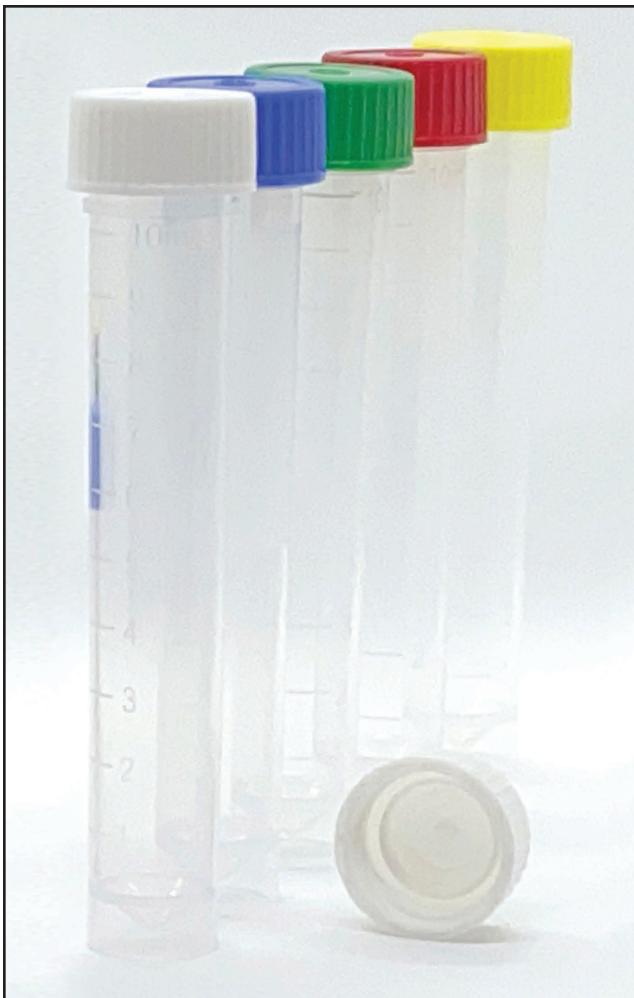

10mL Screw Cap Transport Tube

Item# 6102, 6102B, 6102C, 6102G, 6102R, 6102S, 6102Y, 6102-TUBE,
6103-CAP-B, 6103-CAP-G, 6103-CAP-R, 6103-CAP-W, 6103-CAP-Y

Description

These popular tubes are designed for the safe storage and transport of biological materials. The transparent polypropylene (PP) vials allow unobstructed viewing of the sample. The vials are shatter-proof and may be exposed to freezing temperatures. They feature leak-resistant screw caps that can be removed or sealed in a single turn.

Features

- Molded graduations
- Self-standing with conical bottom
- Shatter-proof polypropylene tubes
- Leak-resistant polyethylene (PE) screw caps
- Frosted writing area

Technical Specifications

Material:	Tube: Polypropylene (PP)
	Cap: Polyethylene (PE)
Dimensions:	16 x 93mm
Autoclavable:	Yes (without cap) 121°C for 15 minutes
Temperature Range:	-80°C to +121°C
Graduations:	Molded, 1mL to 10mL at 1mL increments
Non-Sterile:	6102, 6102B, 6102C, 6102G, 6102R, 6102Y, 6102-Tube
Sterile:	6102S

10mL Screw Cap Transport Tube

Item# 6102, 6102B, 6102C, 6102G, 6102R, 6102S, 6102Y, 6102-TUBE,
6103-CAP-B, 6103-CAP-G, 6103-CAP-R, 6103-CAP-W, 6103-CAP-Y

Products

Item #	Description	Unit
6102	10mL transport tube, white screw cap, unassembled, 250/Bag, 4 Bags/Case	1000
6102B	10mL transport tube, blue screw cap, unassembled, 250/Bag, 4 Bags/Case	1000
6102C	10mL transport tube, white screw cap attached, 250/Bag, 4 Bags/Case	1000
6102G	10mL transport tube, green screw cap, unassembled, 250/Bag, 4 Bags/Case	1000
6102R	10mL transport tube, red screw cap, unassembled, 250/Bag, 4 Bags/Case	1000
6102Y	10mL transport tube, yellow screw cap, unassembled, 250/Bag, 4 Bags/Case	1000
6102-TUBE	10mL transport tube (no caps)	1000
6102S	10mL transport tube, white screw cap attached, STERILE , 25/Bag, 20 Bags/Case	500