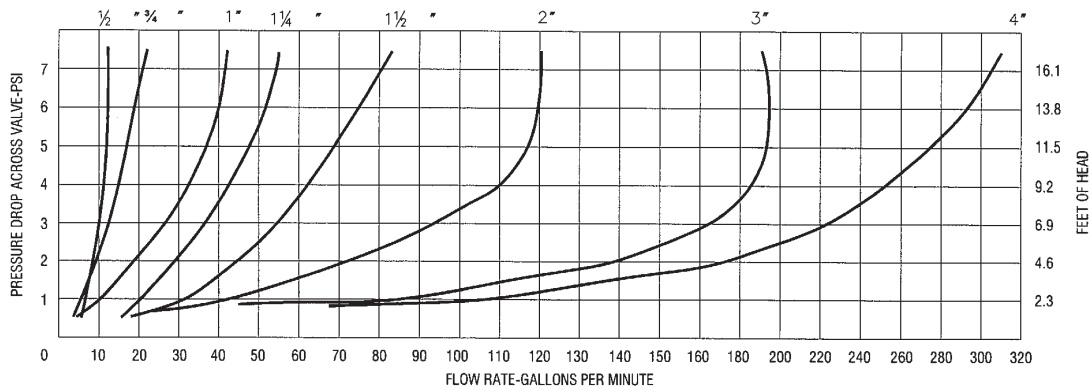

DIMENSIONS														
Part No.	A	B		C		D		E		F		G		Weight grams
		inches	mm	inches	mm	inches	mm	inches	mm	inches	mm	inches	mm	
17FVSS-050	1/2" FPT	1.26	32.00	0.39	10.01	0.96	24.51	1.57	40.00	2.93	74.49	3.37	85.59	140
17FVSS-075	3/4" FPT	1.49	38.00	0.40	10.21	0.93	23.80	1.87	47.49	3.20	81.50	3.35	85.19	180
17FVSS-100	1" FPT	1.77	45.01	0.47	11.99	1.08	27.51	2.14	54.50	3.70	94.00	4.57	116.10	280
17FVSS-125	1-1/4" FPT	2.12	54.00	0.53	13.49	1.20	30.51	2.39	60.70	4.12	104.70	5.00	127.00	390
17FVSS-150	1-1/2" FPT	2.36	59.99	0.61	15.49	1.43	36.50	3.09	78.51	5.13	130.51	5.94	150.90	530
17FVSS-200	2" FPT	3.03	76.99	0.65	16.51	1.90	48.31	3.26	83.00	5.81	147.80	7.33	186.21	980
17FVSS-300	3" FPT	4.68	119.00	1.18	30.00	2.52	64.01	4.17	105.99	7.87	200.00	9.31	236.60	3000
17FVSS-400	4" FPT	5.90	150.00	1.37	35.00	3.38	86.00	4.98	126.49	9.74	247.50	13.67	347.40	5400

25 Whaley Avenue, PO Box 310, Milverton, ON CANADA N0K 1M0
Tel: 800-561-3164

boshart.com ♦ blog.boshart.com

17FVSS SERIES 304 STAINLESS STEEL FOOT VALVE (THREADED)

Screen Information

Part No.	Description	Un-Obstructed Screen Length		Screen Hole Pattern	Hole Diameter		Distance (Metal) Between Holes		Hole Spacing Center to Center Distance	
		inches	mm		inches	mm	inches	mm	inches	mm
17FVSS-050	1/2" FPT	1.73	44.00	Honey Comb	0.10	2.65	0.09	2.4	0.19	5.05
17FVSS-075	3/4" FPT	1.73	44.00	Honey Comb	0.10	2.65	0.09	2.4	0.19	5.05
17FVSS-100	1" FPT	2.71	69.00	Honey Comb	0.10	2.65	0.09	2.4	0.19	5.05
17FVSS-125	1-1/4" FPT	2.83	72.00	Honey Comb	0.10	2.65	0.09	2.4	0.19	5.05
17FVSS-150	1-1/2" FPT	3.50	89.00	Honey Comb	0.10	2.65	0.09	2.4	0.19	5.05
17FVSS-200	2" FPT	4.25	108.00	Honey Comb	0.10	2.65	0.09	2.4	0.19	5.05
17FVSS-300	3" FPT	5.00	127.00	Honey Comb	0.10	2.65	0.09	2.4	0.19	5.05
17FVSS-400	4" FPT	8.11	206.00	Honey Comb	0.10	2.65	0.11	2.8	0.21	5.45