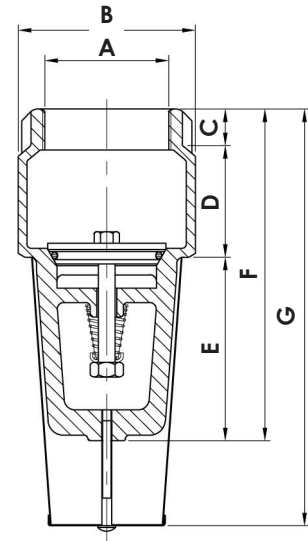

17FVSS SERIES 304 STAINLESS STEEL FOOT VALVE (THREADED)

Specification:

- Cast 304 stainless steel body and poppet
- Viton O-ring seal
- 304 stainless steel screen with .104" dia holes
- Threads conform to ANSI/ASME B1.20.1
- Max Pressure Rating: 200 PSI
- 200 PSI WOG Non-Shock - WOG pressure rating based on ambient temperature
- Max Temp Rating: 180°F (82°C)

Certification:

- NSF/ANSI Standard 372 Certified