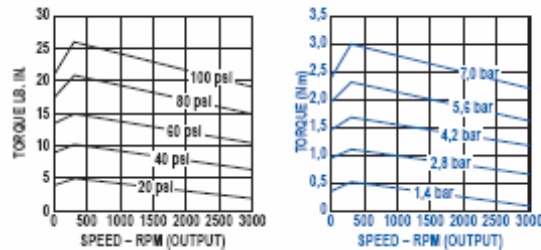

### RECOMMENDED

- Filter AH103F
- Regulator AH104R
- Gauge AA806
- Lubricator AH105L
- Oil AD220 – 1 quart (.94 litre)
- Repair kit K203A (Single Rotation)
- Repair kit K510 (Reversible)

Output Power vs. Speed

Torque vs. Speed

Air Consumption vs. Speed