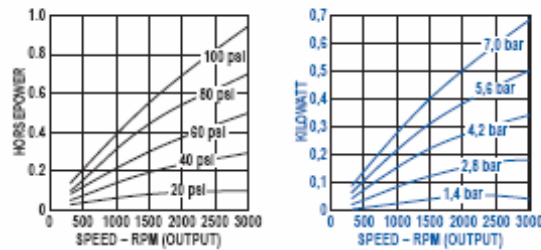

Output Power vs. Speed

Torque vs. Speed