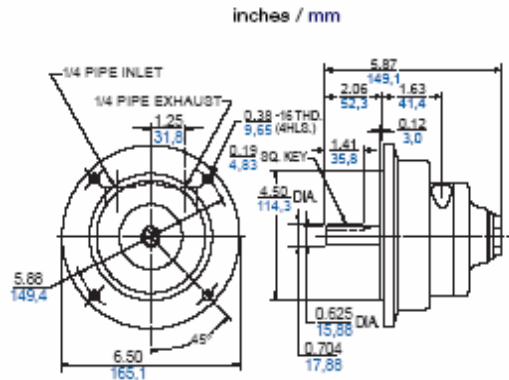

RECOMMENDED

- Filter AH103F
- Regulator AH104R
- Gauge AA806
- Lubricator AH105L
- Oil AD220 – 1 quart (.94 litre)
- Repair kit K203A (Single Rotation)
- Repair kit K510 (Reversible)