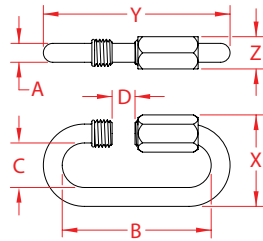

## 316 STAINLESS STEEL

Import

Wire  
Formed

ITEM	A (size)	B	C	D	X (height)	Y (length)	Z (width)	WLL (lb)	WT (lb)	PACKAGING TYPE	EACH (qty)	INNER (qty)	CARTON (qty)	UPC
22994	1/8"	1.12"	0.38"	0.18"	0.75"	1.43"	0.27"	200	0.02	POLYBAG	1	10	1500	791506034438
22995	5/32"	1.25"	0.42"	0.23"	0.84"	1.60"	0.31"	300	0.02	POLYBAG	1	10	1000	791506034445
22996	3/16"	1.58"	0.48"	0.27"	1.00"	2.00"	0.35"	800	0.05	POLYBAG	1	10	500	791506034452
22997	1/4"	1.80"	0.55"	0.32"	1.12"	2.32"	0.42"	1,200	0.08	POLYBAG	1	10	400	791506034476
22998	9/32"	2.17"	0.67"	0.36"	1.30"	2.70"	0.47"	1,400	0.12	POLYBAG	1	10	250	791506034490
22999	5/16"	2.29"	0.70"	0.44"	1.48"	2.90"	0.53"	2,000	0.16	POLYBAG	1	10	200	791506034506
23003	23/64"	2.49"	0.85"	0.45"	1.62"	3.22"	0.57"	3,000	0.22	POLYBAG	1	10	150	791506034520
23558	3/8"	2.78"	0.78"	0.52"	1.76"	3.53"	0.66"	3,500	0.31	POLYBAG	1	10	100	791506034537
23559	1/2"	3.22"	1.00"	0.53"	2.00"	4.17"	0.70"	5,000	0.50	POLYBAG	1	1	50	791506034551
23560	9/16"	3.69"	1.05"	0.67"	2.36"	4.80"	0.86"	7,700	0.83	POLYBAG	1	1	40	791506034568
23561	5/8"	4.33"	1.20"	0.75"	2.75"	5.63"	1.03"	9,900	1.31	POLYBAG	1	1	30	791506034575
23562	23/32"	4.80"	1.29"	0.91"	3.00"	6.27"	1.17"	11,880	1.82	POLYBAG	1	1	20	791506034582

**NOTE:**  
**ALL DIMENSIONS ARE NOMINAL (+/- 3%) AND ARE SUBJECT TO CHANGE WITHOUT NOTICE.**