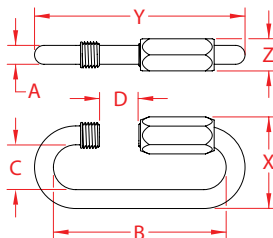

LONG QUICK LINK

316 STAINLESS STEEL

Import

Wire
Formed

ITEM	A (size)	B	C	D	X (height)	Y (length)	Z (width)	WLL (lb)	WT (lb)	PACKAGING TYPE	EACH (qty)	INNER (qty)	CARTON (qty)	UPC
23563	1/8"	1.50"	0.34"	0.34"	0.77"	1.81"	0.27"	200	0.02	POLYBAG	1	10	500	791506034698
23564	5/32"	1.76"	0.46"	0.47"	0.86"	2.04"	0.31"	300	0.03	POLYBAG	1	10	500	791506034704
23565	3/16"	2.05"	0.52"	0.52"	1.00"	2.47"	0.35"	880	0.05	POLYBAG	1	10	500	791506034711
23566	1/4"	2.31"	0.58"	0.58"	1.15"	2.73"	0.42"	1,200	0.09	POLYBAG	1	10	400	791506034728
23567	5/16"	2.83"	0.67"	0.67"	1.48"	3.48"	0.53"	2,100	0.19	POLYBAG	1	10	150	791506034735
23568	3/8"	3.03"	0.75"	0.75"	1.62"	3.76"	0.57"	2,700	0.26	POLYBAG	1	10	100	791506034742
23569	7/16"	3.38"	0.81"	0.81"	1.80"	4.09"	0.63"	3,500	0.34	POLYBAG	1	5	100	791506034759
23570	1/2"	3.94"	0.92"	0.92"	2.05"	4.92"	0.71"	4,800	0.57	POLYBAG	1	1	50	791506034766
23571	9/16"	4.50"	1.05"	1.05"	2.35"	5.75"	0.86"	6,800	0.96	POLYBAG	1	1	25	791506034773
23572	5/8"	5.08"	1.16"	1.16"	2.65"	6.40"	1.02"	8,800	1.43	POLYBAG	1	1	20	791506034780
23573	3/4"	5.53"	1.28"	1.28"	3.06"	6.94"	1.19"	10,800	2.00	POLYBAG	1	1	10	791506034797

NOTE:
ALL DIMENSIONS ARE NOMINAL (+/- 3%) AND ARE SUBJECT TO CHANGE WITHOUT NOTICE.