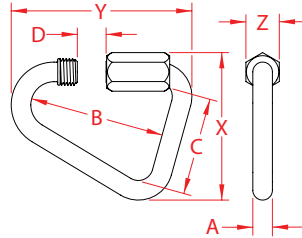

DELTA QUICK LINK

316 STAINLESS STEEL

Import

Wire
Formed

ITEM	A (size)	B	C	D	X (height)	Y (length)	Z (width)	WLL (lb)	WT (lb)	PACKAGING TYPE	EACH (qty)	INNER (qty)	CARTON (qty)	UPC
23595	1/8"	1.17"	0.93"	0.23"	1.21"	1.40"	0.27"	175	0.02	POLYBAG	1	10	1000	791506034599
23596	5/32"	1.33"	1.07"	0.23"	1.37"	1.58"	0.31"	300	0.03	POLYBAG	1	10	500	791506034605
23597	3/16"	1.53"	1.18"	0.23"	1.60"	1.96"	0.34"	400	0.05	POLYBAG	1	10	250	791506034612
23598	1/4"	1.70"	1.37"	0.31"	1.83"	2.18"	0.42"	750	0.08	POLYBAG	1	10	200	791506034629
23599	5/16"	2.25"	1.53"	0.42"	2.21"	2.82"	0.53"	1,400	0.18	POLYBAG	1	10	200	791506034636
23600	3/8"	2.66"	1.83"	0.50"	2.62"	3.41"	0.65"	2,100	0.35	POLYBAG	1	10	100	791506034643
23601	1/2"	3.26"	2.08"	0.56"	2.96"	4.06"	0.71"	3,200	0.55	POLYBAG	1	1	50	791506034650
23602	9/16"	3.77"	2.26"	0.67"	3.38"	4.85"	0.87"	5,400	0.93	POLYBAG	1	1	25	791506034667
23603	5/8"	4.21"	2.42"	0.75"	3.68"	5.53"	1.02"	7,000	1.40	POLYBAG	1	1	20	791506034674
23604	23/32"	4.72"	2.62"	0.91"	4.07"	6.05"	1.18"	9,200	1.95	POLYBAG	1	1	15	791506034681

NOTE:
BULK ORDERS ON ALL OTHER TYPES AND SIZES OF QUICK LINKS ARE AVAILABLE ON SPECIAL ORDER.
ALL DIMENSIONS ARE NOMINAL (+/- 3%) AND ARE SUBJECT TO CHANGE WITHOUT NOTICE.