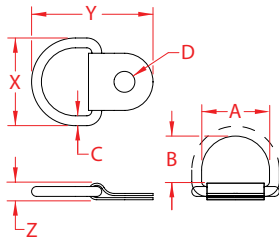

FOLDING PAD EYE

316 STAINLESS STEEL

Import

Stamped

Suncor
Exclusive

ITEM	A	B	C	D	FASTENER	X (height)	Y (length)	Z (width)	WLL (lb)	WT (lb)	PACKAGING TYPE	EACH (qty)	INNER (qty)	CARTON (qty)	UPC
23786	0.82"	0.55"	0.13"	0.26"	#14	1.10"	1.46"	0.24"	50	0.02	POLYBAG	1	100	2500	791506057611

NOTE:
ALL DIMENSIONS ARE NOMINAL (+/- 3%) AND ARE SUBJECT TO CHANGE WITHOUT NOTICE.