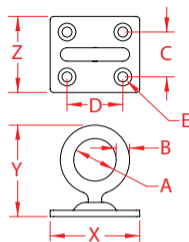

SWIVEL PAD EYE

304 STAINLESS STEEL

Import

Stamped

Wire
Formed

ITEM	A	B	C	D	E	FASTENER	X (height)	Y (length)	Z (width)	WLL (lb)	WT (lb)	PACKAGING TYPE	EACH (qty)	INNER (qty)	CARTON (qty)	UPC
23792	0.60"	0.19"	0.72"	0.89"	0.17"	#8	1.34"	1.30"	1.18"	200	0.08	POLYBAG	1	10	400	791506057680
23793	0.75"	0.25"	0.78"	1.02"	0.17"	#8	1.58"	1.58"	1.34"	300	0.12	POLYBAG	1	10	200	791506057697
23794	0.76"	0.31"	0.99"	1.38"	0.21"	#10	1.97"	1.72"	1.58"	480	0.20	POLYBAG	1	10	200	791506057703

NOTE:

RING ROTATES 360 DEGREES. MOUNTING HOLES ARE 5/32" EXCEPT FOR S3714-0008, WHICH HAS 3/16" MOUNTING HOLES. SCREWS NOT INCLUDED. ALL DIMENSIONS ARE NOMINAL (+/- 3%) AND ARE SUBJECT TO CHANGE WITHOUT NOTICE.