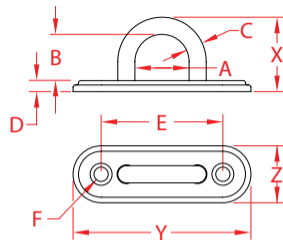

OBLONG PAD EYE

304 STAINLESS STEEL

Import

Stamped

ITEM	A	B	C	D	E	F	FASTENER	X (height)	Y (length)	Z (width)	WLL (lb)	WT (lb)	PACKAGING TYPE	EACH (qty)	INNER (qty)	CARTON (qty)	UPC
23939	0.51"	0.55"	0.19"	0.14"	1.50"	0.18"	#8	0.87"	2.12"	0.63"	450	0.04	POLYBAG	1	5	100	791506057338
23940	0.63"	0.73"	0.23"	0.14"	1.80"	0.18"	#8	1.08"	2.50"	0.75"	500	0.06	POLYBAG	1	5	100	791506057345
23941	0.90"	0.84"	0.31"	0.19"	2.20"	0.21"	#10	1.32"	3.25"	1.01"	600	0.14	POLYBAG	1	5	100	791506057352
23942	1.11"	0.91"	0.35"	0.20"	2.50"	0.28"	#10	1.48"	4.00"	1.28"	800	0.23	POLYBAG	1	1	60	791506057369

NOTE:

ALL DIMENSIONS ARE NOMINAL (+/- 3%) AND ARE SUBJECT TO CHANGE WITHOUT NOTICE.