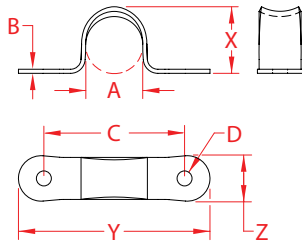

2 HOLE EYE STRAP

304 STAINLESS STEEL

Import

Stamped

ITEM	A (max. diameter)	B	C	D	X (height)	Y (length)	Z (width)	WLL (lb)	WT (lb)	PACKAGING TYPE	EACH (qty)	INNER (qty)	CARTON (qty)	UPC
23946	0.32"	0.05"	1.27"	0.14"	0.40"	1.76"	0.43"	50	0.01	POLYBAG	1	10	500	791506057505
23947	0.50"	0.06"	1.27"	0.18"	0.54"	1.72"	0.44"	75	0.01	POLYBAG	1	100	4000	791506057512
23948	0.60"	0.06"	1.55"	0.18"	0.73"	2.11"	0.50"	100	0.02	POLYBAG	1	100	2000	791506057529

NOTE:

ALL DIMENSIONS ARE NOMINAL (+/- 3%) AND ARE SUBJECT TO CHANGE WITHOUT NOTICE.